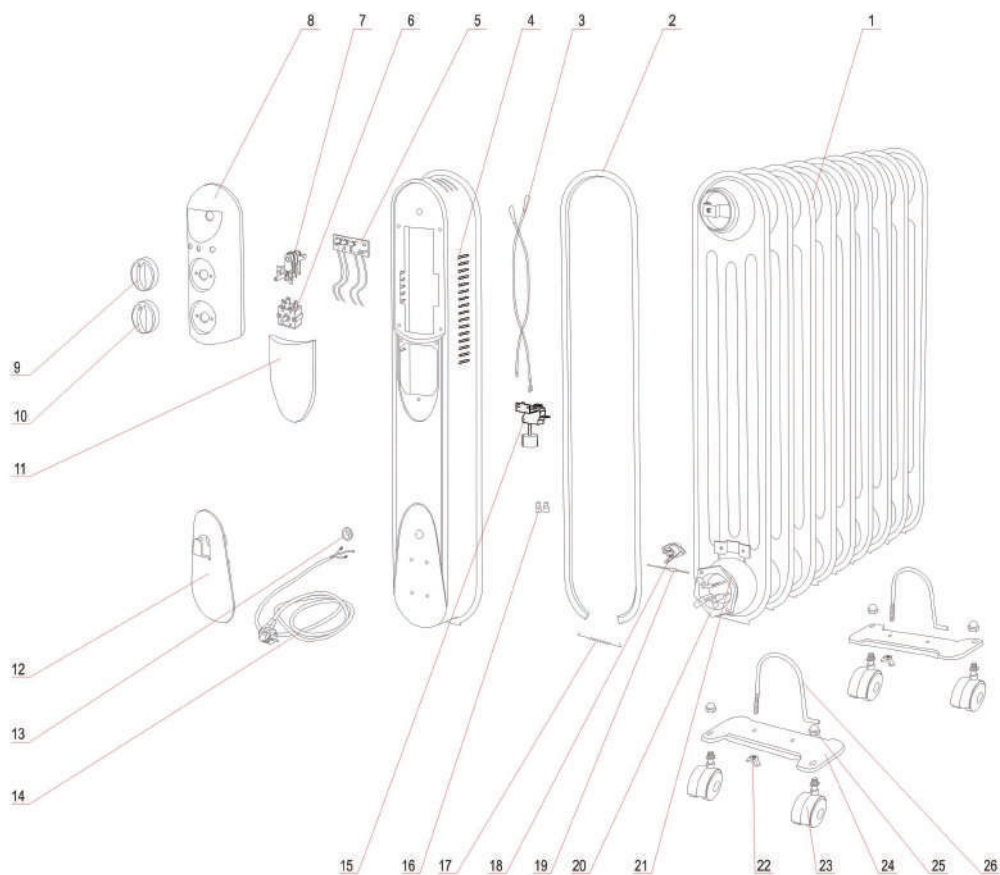

Sturm!

Sturm!  
нас рекомендуют друзья

**MRS-2009**

NO.	DESCRIPTION	NO.	DESCRIPTION
1	Oil filled fins(Body)	14	Supply cord with plug
2	U-hoop	15	Tip-over Switch
3	Internal wire	16	Wire connector
4	Front cover	17	Draw spring
5	Indicator light	18	Thermal cut-out
6	Switch	19	Thermal link
7	Thermostat	20	Heating element
8	Panel	21	Airproof gasket
9	Thermostat knob	22	Wing nut
10	Switch knob	23	Castor
11	Small Panel	24	Plate
12	Cord storage	25	Globose nut
13	Cord gasket	26	U-bolt